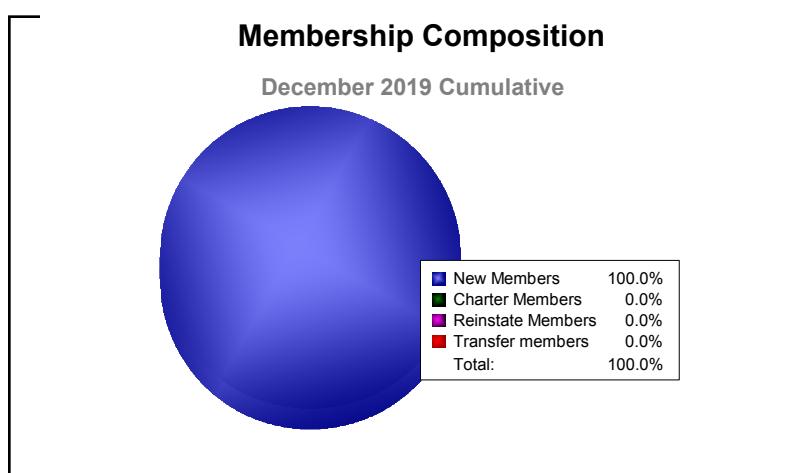

Year	New Clubs	Dropped Clubs	Gain/ Loss Clubs	New Members	Charter Members	Reinstate Members	Transfer Members	Total Member Added	Total Members Dropped	Gain/ Loss Members
2015-2016	0	0	0	56	0	2	1	59	-78	-19
2016-2017	0	0	0	46	1	0	5	52	-49	3
2017-2018	2	0	2	47	47	3	2	99	-63	36
2018-2019	0	0	0	30	0	5	1	36	-56	-20
2019-2020	0	0	0	3	0	0	0	3	-50	-47
Average	0	0	0	36	10	2	2	50	-59	-9

Year	New Clubs	Dropped Clubs	Gain/ Loss Clubs	New Members	Charter Members	Reinstate Members	Transfer Members	Total Member Added	Total Members Dropped	Gain/ Loss Members
2015-2016	1	0	1	30	21	12	4	67	-126	-59
2016-2017	0	0	0	70	2	2	0	74	-74	0
2017-2018	2	0	2	79	55	2	10	146	-81	65
2018-2019	1	-2	-1	58	23	2	3	86	-77	9
2019-2020	0	-1	-1	23	4	1	2	30	-48	-18
Average	1	-1	0	52	21	4	4	81	-81	-1