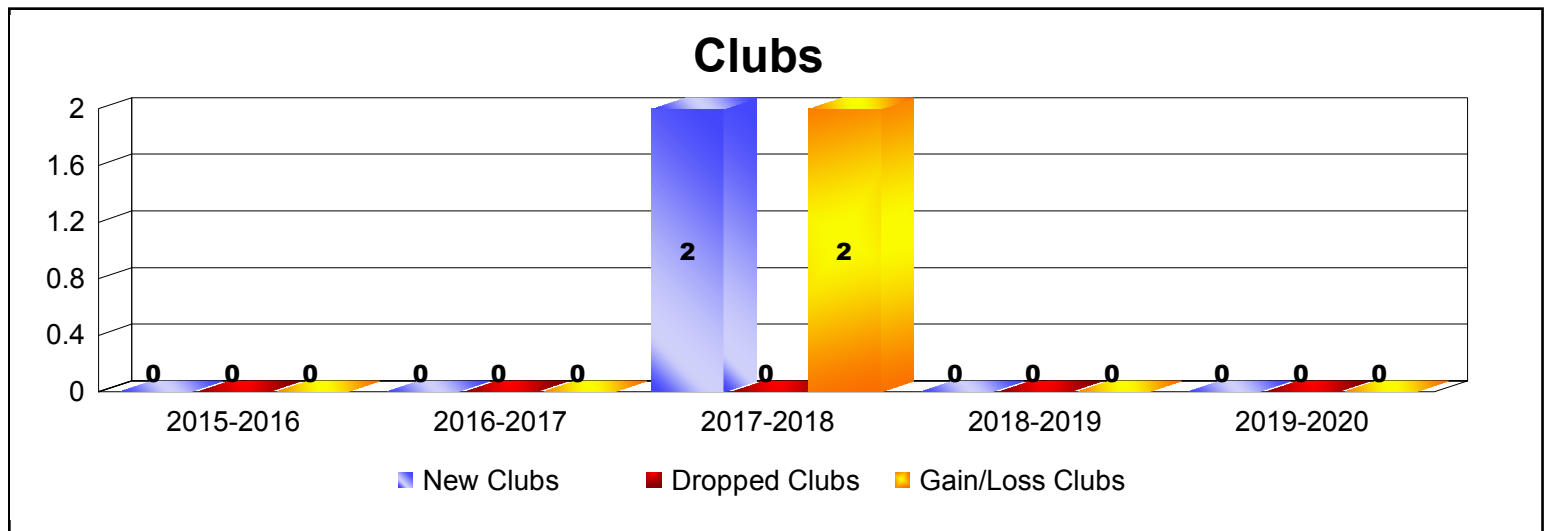

Year	New Clubs	Dropped Clubs	Gain/ Loss Clubs	New Members	Charter Members	Reinstate Members	Transfer Members	Total Member Added	Total Members Dropped	Gain/ Loss Members
2015-2016	0	0	0	56	0	2	1	59	-78	-19
2016-2017	0	0	0	46	1	0	5	52	-49	3
2017-2018	2	0	2	47	47	3	2	99	-63	36
2018-2019	0	0	0	30	0	5	1	36	-56	-20
2019-2020	0	0	0	3	0	0	0	3	-50	-47
Average	0	0	0	36	10	2	2	50	-59	-9

Year	New Clubs	Dropped Clubs	Gain/ Loss Clubs	New Members	Charter Members	Reinstate Members	Transfer Members	Total Member Added	Total Members Dropped	Gain/ Loss Members
2015-2016	1	0	1	30	21	12	4	67	-126	-59
2016-2017	0	0	0	70	2	2	0	74	-74	0
2017-2018	2	0	2	79	55	2	10	146	-81	65
2018-2019	1	-2	-1	58	23	2	3	86	-77	9
2019-2020	0	-1	-1	23	4	1	2	30	-48	-18
Average	1	-1	0	52	21	4	4	81	-81	-1