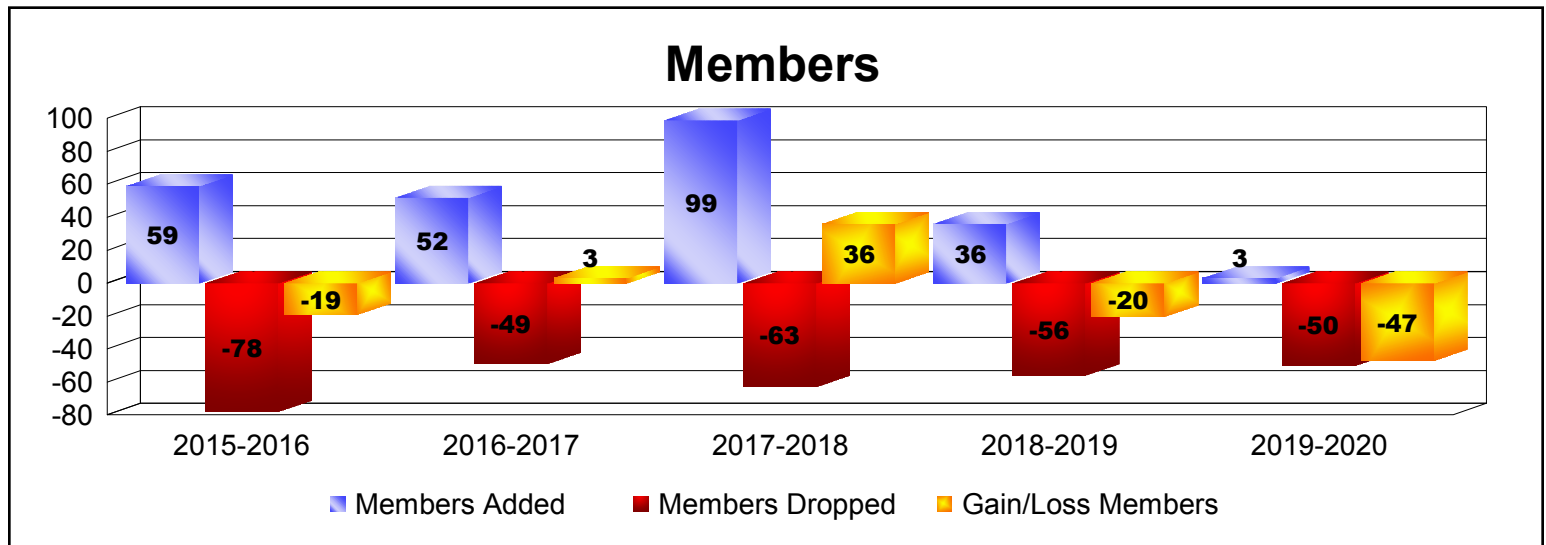

Year	New Clubs	Dropped Clubs	Gain/ Loss Clubs	New Members	Charter Members	Reinstate Members	Transfer Members	Total Member Added	Total Members Dropped	Gain/ Loss Members
2015-2016	0	0	0	56	0	2	1	59	-78	-19
2016-2017	0	0	0	46	1	0	5	52	-49	3
2017-2018	2	0	2	47	47	3	2	99	-63	36
2018-2019	0	0	0	30	0	5	1	36	-56	-20
2019-2020	0	0	0	3	0	0	0	3	-50	-47
Average	0	0	0	36	10	2	2	50	-59	-9

Year	New Clubs	Dropped Clubs	Gain/ Loss Clubs	New Members	Charter Members	Reinstate Members	Transfer Members	Total Member Added	Total Members Dropped	Gain/ Loss Members
2015-2016	1	0	1	30	21	12	4	67	-126	-59
2016-2017	0	0	0	70	2	2	0	74	-74	0
2017-2018	2	0	2	79	55	2	10	146	-81	65
2018-2019	1	-2	-1	58	23	2	3	86	-77	9
2019-2020	0	-1	-1	23	4	1	2	30	-48	-18
Average	1	-1	0	52	21	4	4	81	-81	-1