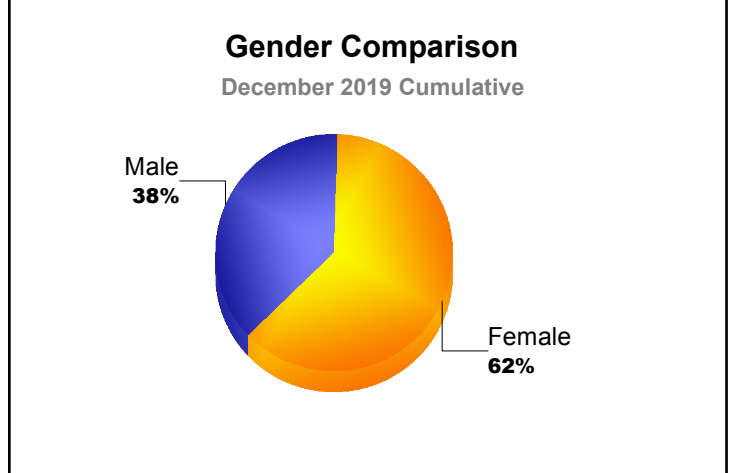

Year	New Clubs	Dropped Clubs	Gain/ Loss Clubs	New Members	Charter Members	Reinstate Members	Transfer Members	Total Member Added	Total Members Dropped	Gain/ Loss Members
2015-2016	0	0	0	56	0	2	1	59	-78	-19
2016-2017	0	0	0	46	1	0	5	52	-49	3
2017-2018	2	0	2	47	47	3	2	99	-63	36
2018-2019	0	0	0	30	0	5	1	36	-56	-20
2019-2020	0	0	0	3	0	0	0	3	-50	-47
Average	0	0	0	36	10	2	2	50	-59	-9